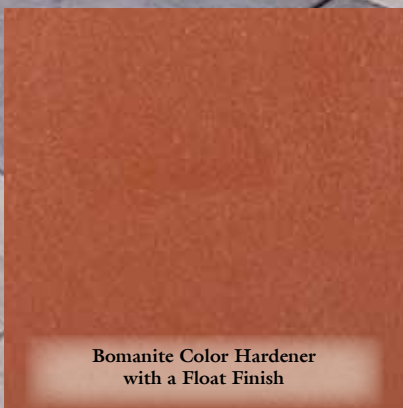

Bomanite®

Classics Color Chart

COLOR FOR:

IMPRINT SYSTEMS

EXPOSED AGGREGATE
SYSTEMS

TOPPINGS SYSTEMS

CUSTOM POLISHING
SYSTEMS

CLASSIC COLOR
OPTIONS FOR
ANY STYLE

Bomanite Color Hardener
with a Medium Broom Finish

Bomanite Color Hardener
with a Float Finish

Bomanite Color Hardener
with a Bomacron Imprinted Pattern

Bomanite Classics Color Chart

Sand

French Gray

Coquina

Desert Tan

Brick Red

Cream

Nickel Gray

Shale Gray

Mexican Tile

Autumn Brown

Chargreen

Natural Gray

Light Brown

Sonora Tan

Cobblestone Gray

Caramel

IMPORTANT NOTES:

The Bomanite Classic Colors are available across all Bomanite product lines. The colors are shown in an unsealed form; there is no colored curing agent used to achieve these colors and any topically applied sealers or coatings will affect the final appearance. The appearance of the swatches on this chart may also differ from what is produced in the field due to, but not limited to the job conditions, finishing techniques, exposure of aggregates, curing methods, print lots and raw material drifts. Certain combinations of products and/or colors may produce dramatically different than anticipated color appearances. Refer to the appropriate Bomanite Technical Bulletin for additional information and product limitations.